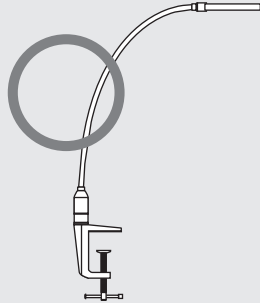

keep the gooseneck camber to smooth