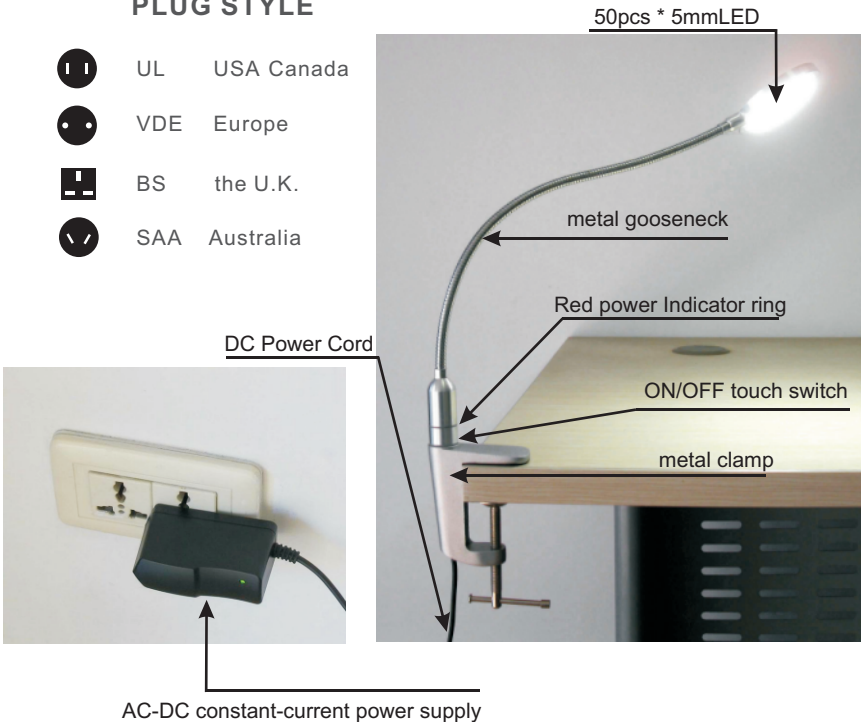

# Item: UE-CL5115

User's Manual

**EN**

# LED Desk Lamp Specification

Item No	UE-CL5115
Cable length	200cm
Color	silver
Package	Color box
Input	AC 100~240V 50/60Hz
Power	LED >3.6 W
luminous flux	>300 Lumens
Luminance	1000 Lux (35cm)
Color Temperature	5500~6000K cool white
Protection levels	IP53, indoor use
light source	5mm LED(6Lm/pc * 50pcs)
Weight	0.5kg

# Important Notice

Don't remake & Part replace

A diagram showing a screwdriver and a device with a curved cable. A large 'X' is drawn over the screwdriver, indicating that it should not be used to disassemble or replace parts of the device.

A diagram showing a heavy object labeled 'HEAVY' and a device with a curved cable. A large 'X' is drawn over the heavy object, indicating that heavy objects should not be placed on any part of the device.