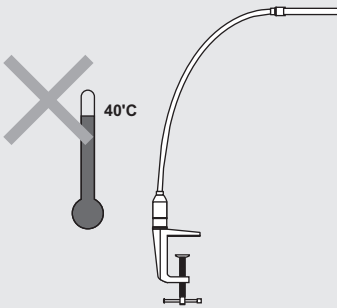

be kept out of heat

Don't sharp turn for gooseneck