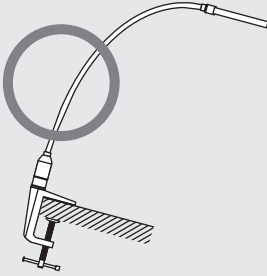

Tilt accept , any angle