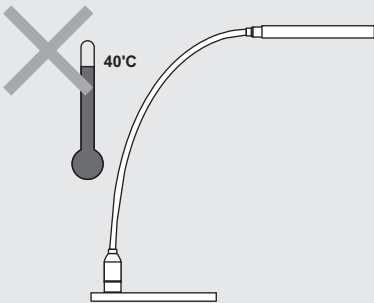

be kept out of heat