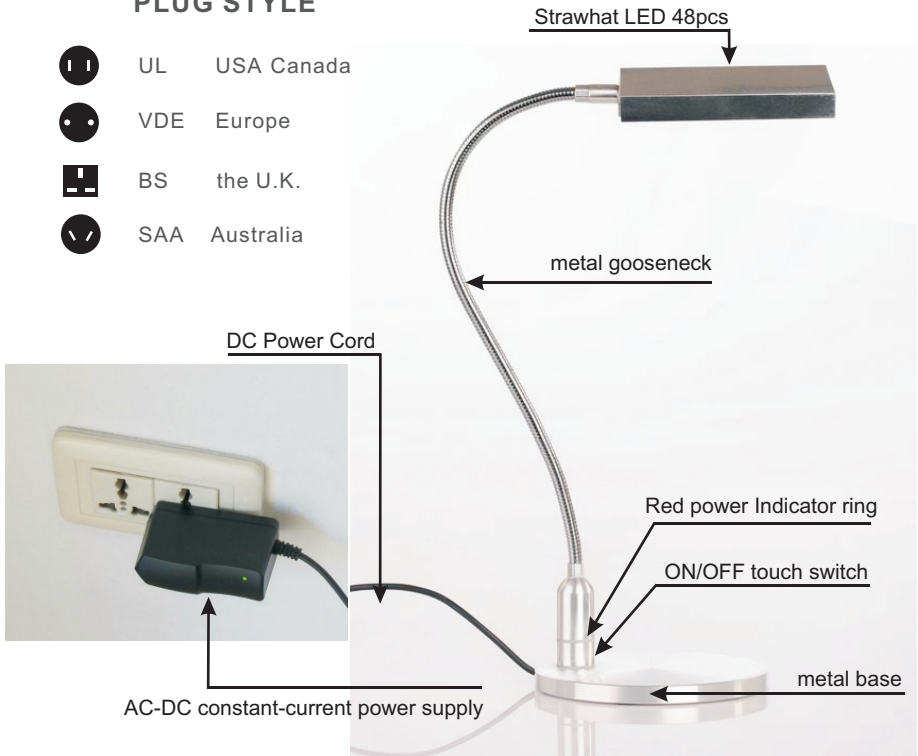

WanTeng®

LED desk lamp

Item: UE-T2412

User's Manual

EN

LED Desk Lamp Specification

Item No	UE-T2412
Cable length	200cm
Color	silver
Package	Color box
Input	AC 100~240V 50/60Hz
Power	LED >3.4 W
luminous flux	>280 Lumens
Luminance	700 Lux (35cm)
Color Temperature	5000~5500K Cool white
Protection levels	IP53, indoor use
light source	Strawhat LED *48pcs (DC 20.5V,160mA)
Weight	0.75kg

PLUG STYLE

-  UL USA Canada
-  VDE Europe
-  BS the U.K.
-  SAA Australia

Important Notice

Don't remake & Part replace

A diagram of a desk lamp with a curved cord. A knife is shown cutting the cord, with a large 'X' over the knife to indicate this is prohibited.

Pls use the attached special AC-DC adapter

A diagram showing a circular AC-DC adapter. Below it, a cord is shown being plugged into the adapter, with a lightning bolt symbol indicating electrical connection.

A diagram showing a hand being plugged into a socket, with a lightning bolt symbol. Above it, a wet hand is shown with water droplets, also with a lightning bolt symbol. Both are marked with a large 'X' to indicate they are prohibited.