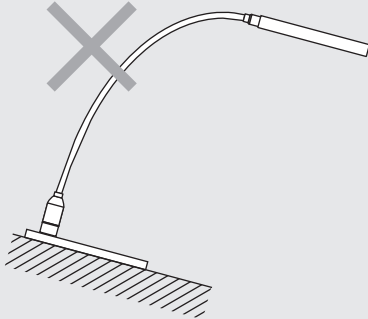

Tilt rejected, pls horizontal place

keep the gooseneck camber to smooth