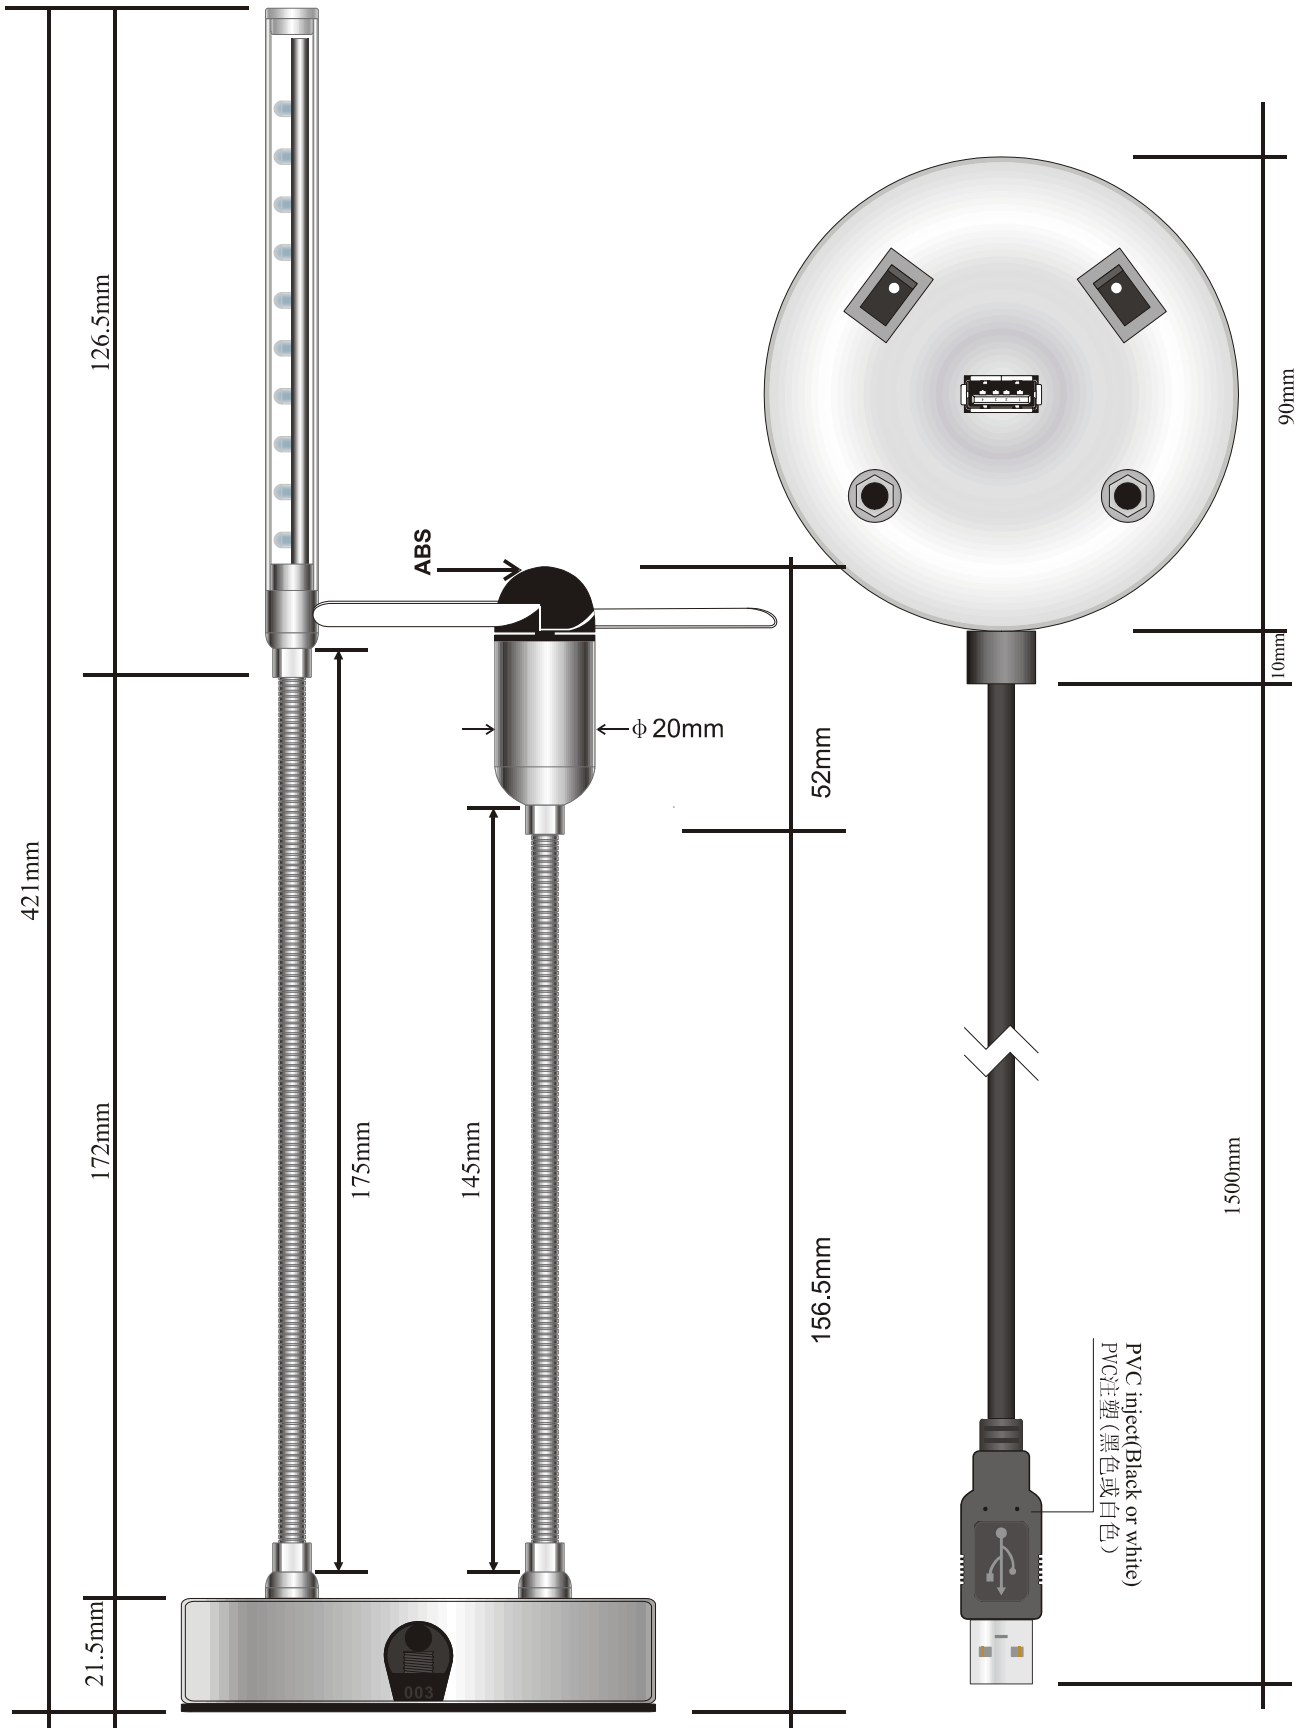

USB Power

USB LED light and Fan

USB LED light and Fan Specification

Item No	UE-LF01/(UE-LF02)
Length	Cable 150cm
Color	Silver
Package	Blister/color box
Current	350mA / (500mA)
Rev	4200rpm
Noises	<25db
LED	10 (20) pcs

Remark:Picture in catalogue for reference only, color and specification according to real product.

UE-LF01(UE-LF02) USB LED light&Fan SPECIFICATIONS

- Flexible neck lets you position USB Light where you want it
- LED lasts up to 100,000 hours--anywhere, anytime
- with switches-random switch
- Sleek, high-tech design in black or platinum color
- Can put and use on the tabletop directly
- No external power source necessary--plugs into any USB port
- Uses less than 350mA(UE-LF02 500mA) of power
- Soft light illuminates your around the tabletop but won't disturb others
- 10 (20) White LED helps preserve night vision
- Soft nylon blades are safe, and won't cause injury
- Quiet motor won't disrupt you as you work
- with USB socket, Do not take up host's USB port

Copyright 2007, WanTeng Electronic Technology Co.,Ltd
 Printed in China 04/2007

Manual Part No.

502280-070412

RECYCLABLE
Made in China

UE-LF01 SIZE

USB Power

USB LED 灯和风扇

USB LED 灯和风扇规格表

型号	UE-LF01/(UE-LF02)
长度	线长 150cm
颜色	银
包装	吸卡/彩合
电流	350mA (500mA)
转速	4200rpm
噪声	<25db
LED	10 (20) 颗

注：所示图片供参考，颜色和规格以实际产品为准。

UE-LF01(UE-LF02) USB LED 灯和风扇

特点：

- 柔性的金属波纹管可以做全方向转动
- 长寿命 LED，在任何情况下都可以达到 80,000 小时以上
- 带有 2 路开关--自由启动
- 光滑，最新设计的金属铬颜色
- 可以直接放置于桌面使用
- 无需外部电源，直接从所插入的 USB 口取电
- 电力消耗小于 350mA(UE-LF02 500mA)
- 可以柔和照亮桌面附近而不会影响周围其他人
- 10(20)颗高亮白色 LED 可以保证黑暗中视野清晰
- 柔软的发泡叶片非常安全，不会有任何受伤或疼痛的可能
- 安静无噪声的电机绝不打扰你的工作
- 自带 USB 插座，不占用主机 USB 口