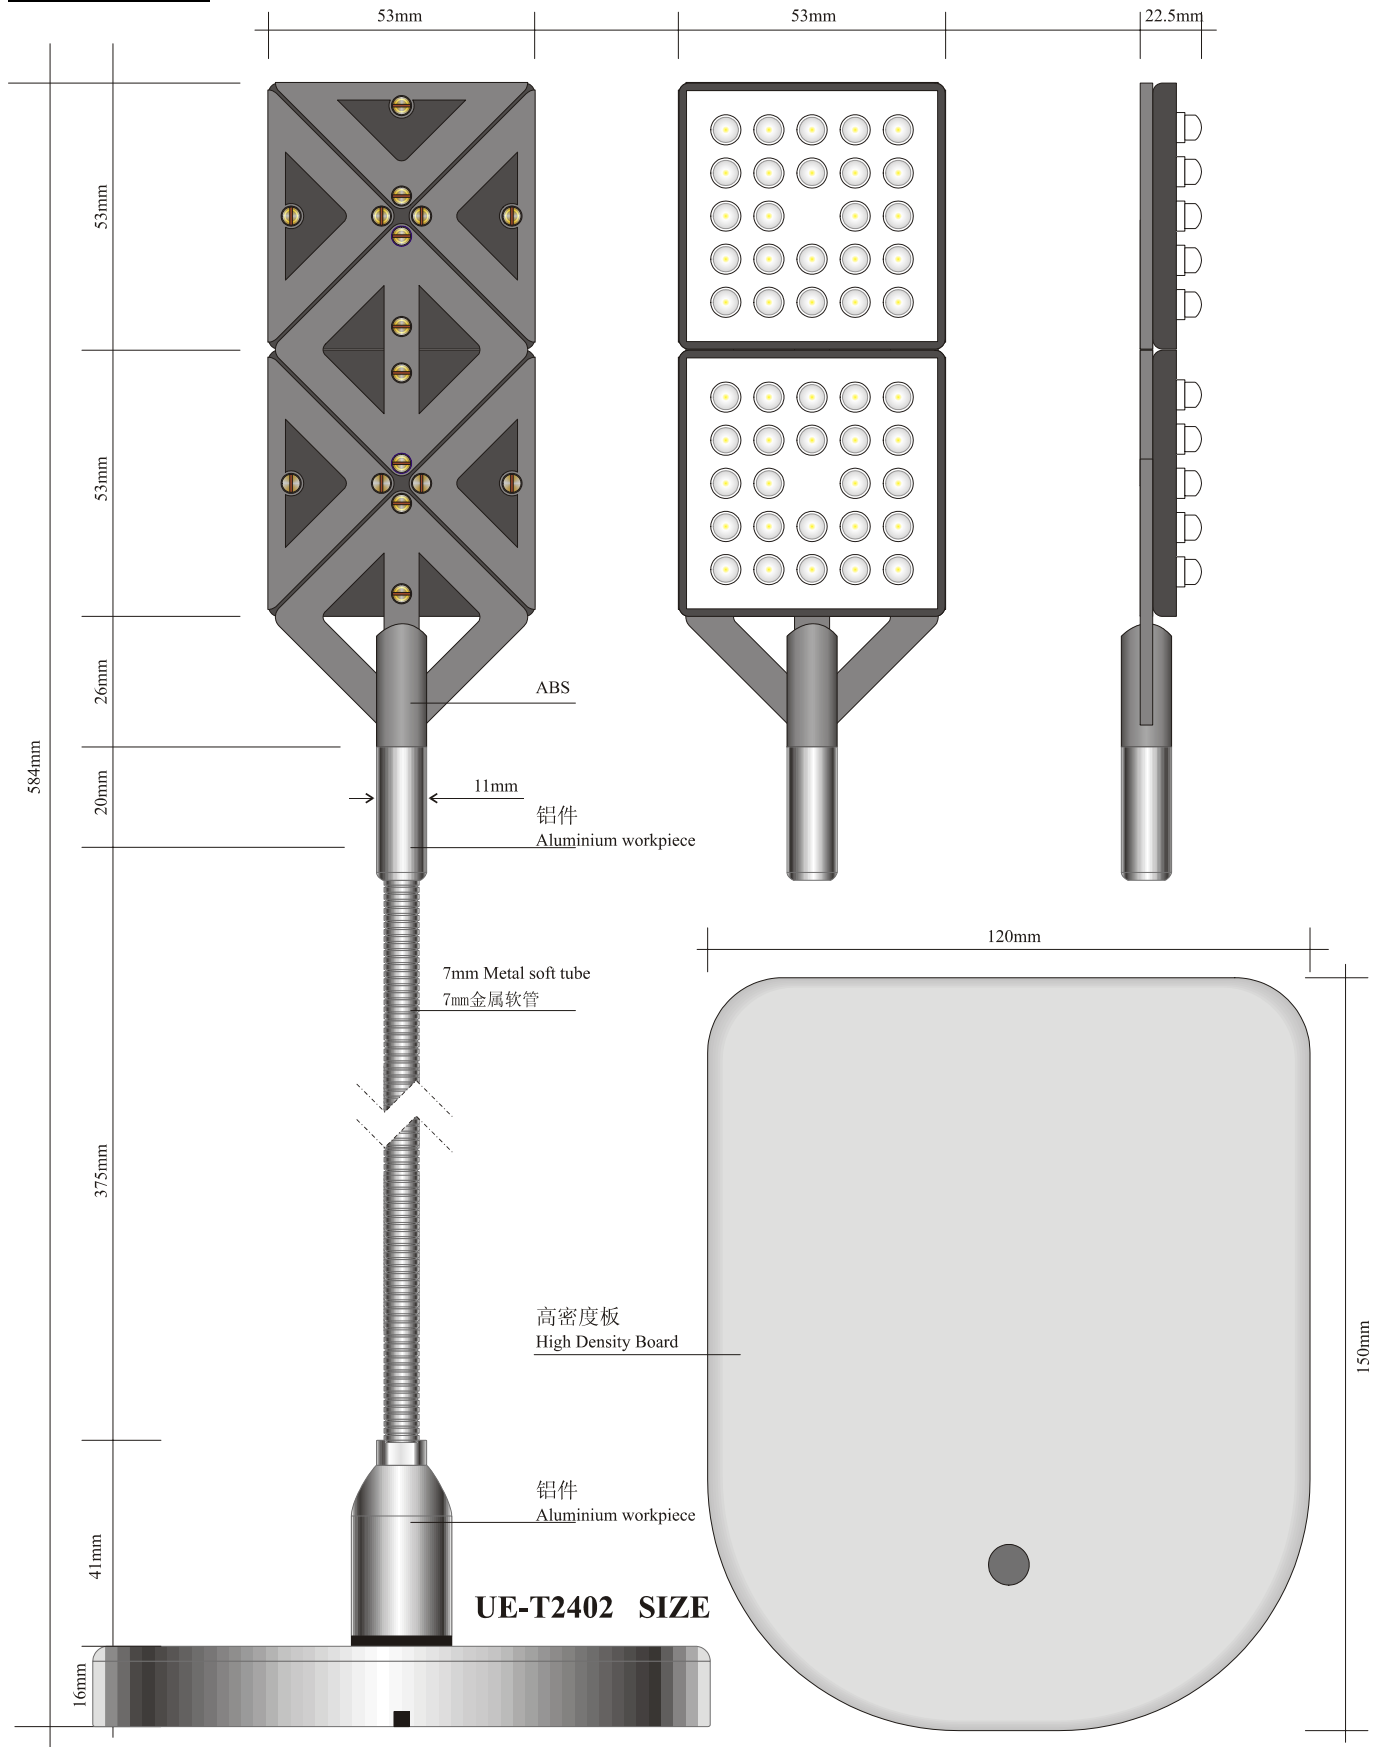

LED light

Input: support AC 100~240V 50/60Hz international voltage

LED Desk Lamp

LED Desk Lamp Specification

Item No	UE-T2402
cable	200cm
Color	silver
Package	Color box
Input	AC 100~240V 50/60Hz
LED Power	>3.6W

Remark:Picture in catalogue for reference only, color and specification according to real product.

UE-T2402 LED Desk Lamp

SPECIFICATIONS

- Flexible neck lets you position the Light where you want it
- LED lasts up to 50,000 hours--anywhere, anytime
- with touch switches—long lifetime, convenient
- Sleek, high-tech design in black or platinum color
- Can put and use on the tabletop directly
- Uses less than 200mA of power
- Soft light illuminates your around the tabletop but won't disturb others
- 48 LED White LED helps preserve night vision
- with external power source necessary---AC power 100~240V

We can offer made-to-order pack as client design (the box),and logo

Material and Size

LED light

支持 AC 85~240V 50/60Hz 国际电压输入

LED 台灯

LED 台灯规格表

型号	UE-T2402
线长	200mm
颜色	银
包装	彩合
输入	AC 100~240V 50/60Hz
LED 功率	>3.6W

注：所示图片供参考，颜色和规格以实际产品为准。

UE-T2402 LED 台灯

特点：

- 柔性的金属波纹管可以做全方向转动
- 长寿命 LED，在任何情况下都可以达到 50,000 小时以上
- 带有触摸开关，寿命长，使用方便
- 光滑，最新设计的金属铬颜色
- 可以直接放置于桌面使用
- 电力消耗小于 200mA，功率小于 5W，绿色节能
- 可以柔和照亮桌面附近而不会影响周围其他人
- 48 个高亮白色 LED 可以保证黑暗中视野清晰
- 配有高质量电源，适应 85~240V 交流电