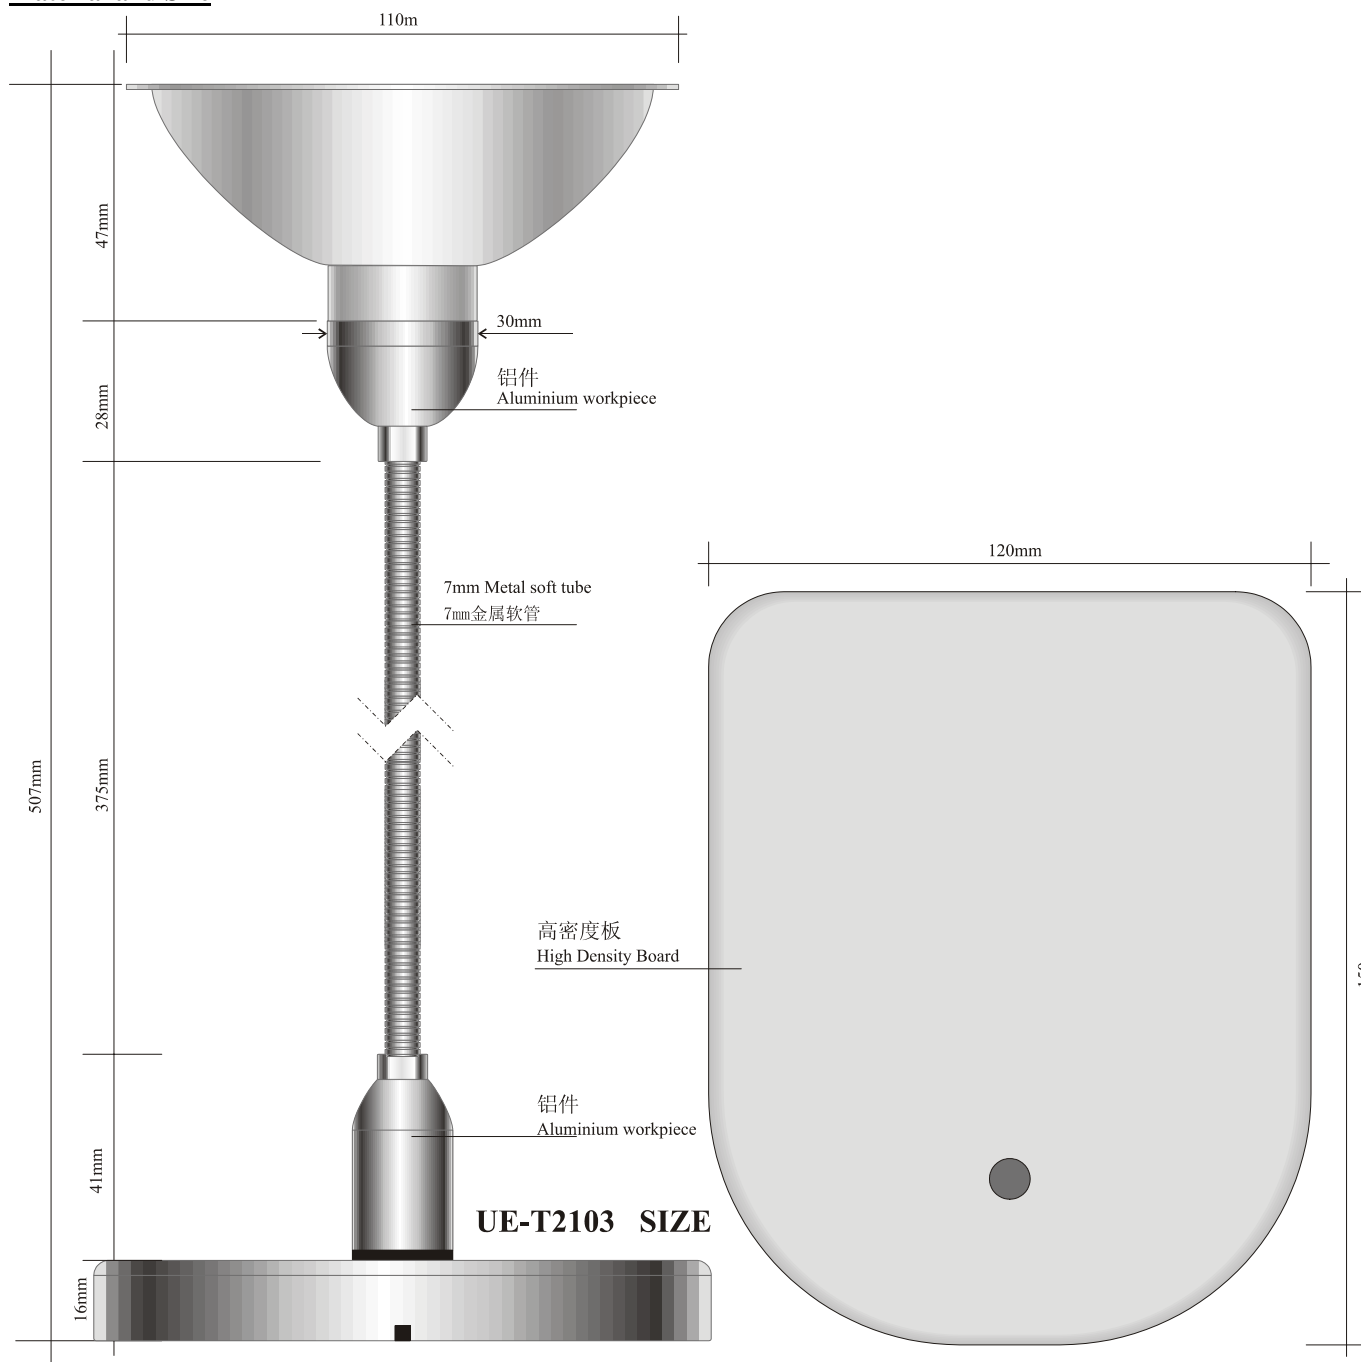

LED light

Input: support AC 100~240V 50/60Hz international voltage

Power LED Desk Lamp

LED Desk Lamp Specification

Item No	UE-T2103
cable	200cm
Color	silver
Package	Color box
Input	AC 100~240V 50/60Hz
Power LED	>3W lightness >140LM

Remark:Picture in catalogue for reference only, color and specification according to real product.

UE-T2103 LED Desk Lamp

SPECIFICATIONS

- Flexible neck lets you position the Light where you want it
- LED lasts up to 30,000 hours--anywhere, anytime
- with touch switches—long lifetime, convenient
- Sleek, high-tech design in black or platinum color
- Can put and use on the tabletop directly
- Uses less than 200mA of power
- Soft light illuminates your around the tabletop but won't disturb others
- 1 Power LED White LED helps preserve night vision
- with external power source necessary---AC power 100~240V

We can offer made-to-order pack as client design (the box),and logo

Material and Size

LED light

支持 AC 100~240V 50/60Hz 国际电压输入

大功率 LED 台灯

LED 台灯规格表

型号	UE-T2103
线长	200mm
颜色	银
包装	彩合
输入	AC 100~240V 50/60Hz
LED 功率	>3W 亮度 >140lm

注：所示图片供参考，颜色和规格以实际产品为准。

UE-T2103 LED 台灯

特点：

- 柔性的金属波纹管可以做全方向转动
- 长寿命 LED，在任何情况下都可以达到 50,000 小时以上
- 带有触摸开关，寿命长，使用方便
- 光滑，最新设计的金属铬颜色
- 可以直接放置于桌面使用
- 电力消耗小于 200mA，功率小于 5W，绿色节能
- 可以柔和照亮桌面附近而不会影响周围其他人
- 1 个高亮白色大功率 LED 可以保证黑暗中视野清晰
- 配有高质量电源，适应 100~240V 交流电